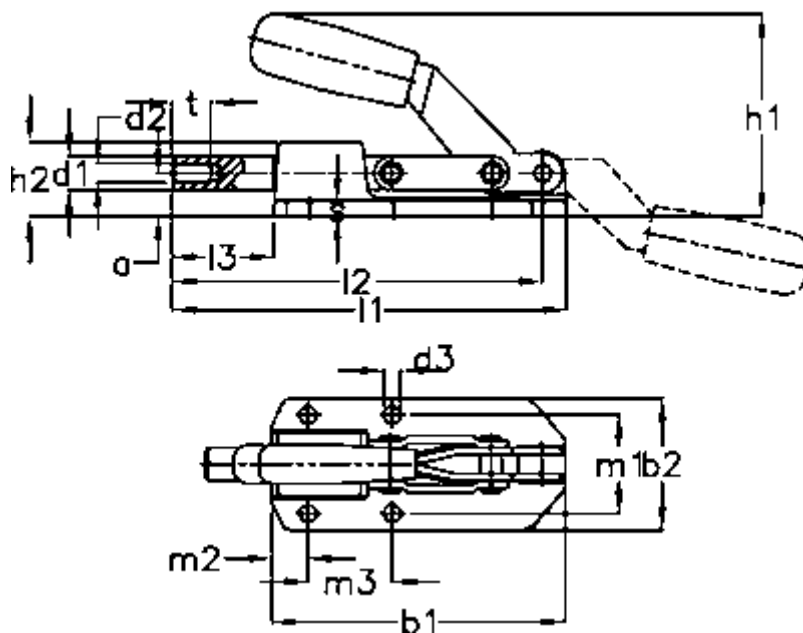

Article number: 201366046

Description: E+G Klee plunger clamp GN 842-70-AS

Measures

$a = 12$	Holding force N = 1200	Size = 70
$b_1 = 64$	$l_1 = 86$	$t = 12$
$b_2 = 36$	$l_2 = 79$	$W = 20$
$d_1 = 8.5$	$l_3 = 22$	
$d_2 = M6$	$m_1 = 26$	
$d_3 = 4.3$	$m_2 = 13$	
$h_1 = 43$	$m_3 = 26$	
$h_2 = 19.5$	$s = 6$	